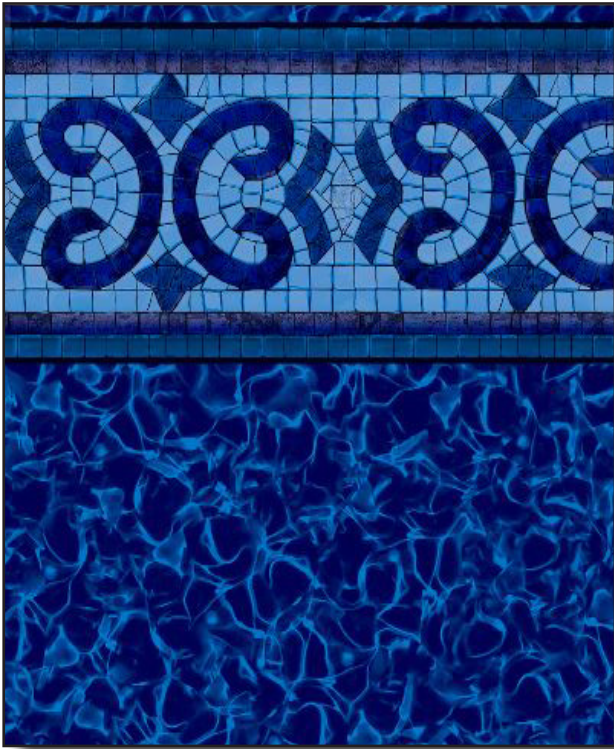

Stacked Stone Tile
w/ Clearwater Tan Floor

North Shore Tile
w/ Blue Bahama Floor

Blue Lancashire Tile
w/ Blue Beach Pebble Floor

Check our website www.penfab.com for up-to-date pattern availability.

20 or 28 mil

Summer River Tile
w/ River Mosaic Floor

Bayview Slate Tile
w/ White Diffusion Floor

Grand Tile
w/ Pebblestone Floor

Blue Raleigh Tile
w/ Blue Beach Pebble Floor

20 or 28 mil

Oxford HD Tile
w/ Electric Aquarius Floor

- 3 Options:
1. Textured Print
 2. Solid White Textured
 3. Solid Blue Textured

All Patterns Available in Textured Print Material for Steel stair application (except Royal Blue).

Rectangle w/ Bayview Blue Tile
(Photo courtesy of Aquarius Pools of Roanoke, Roanoke, VA)