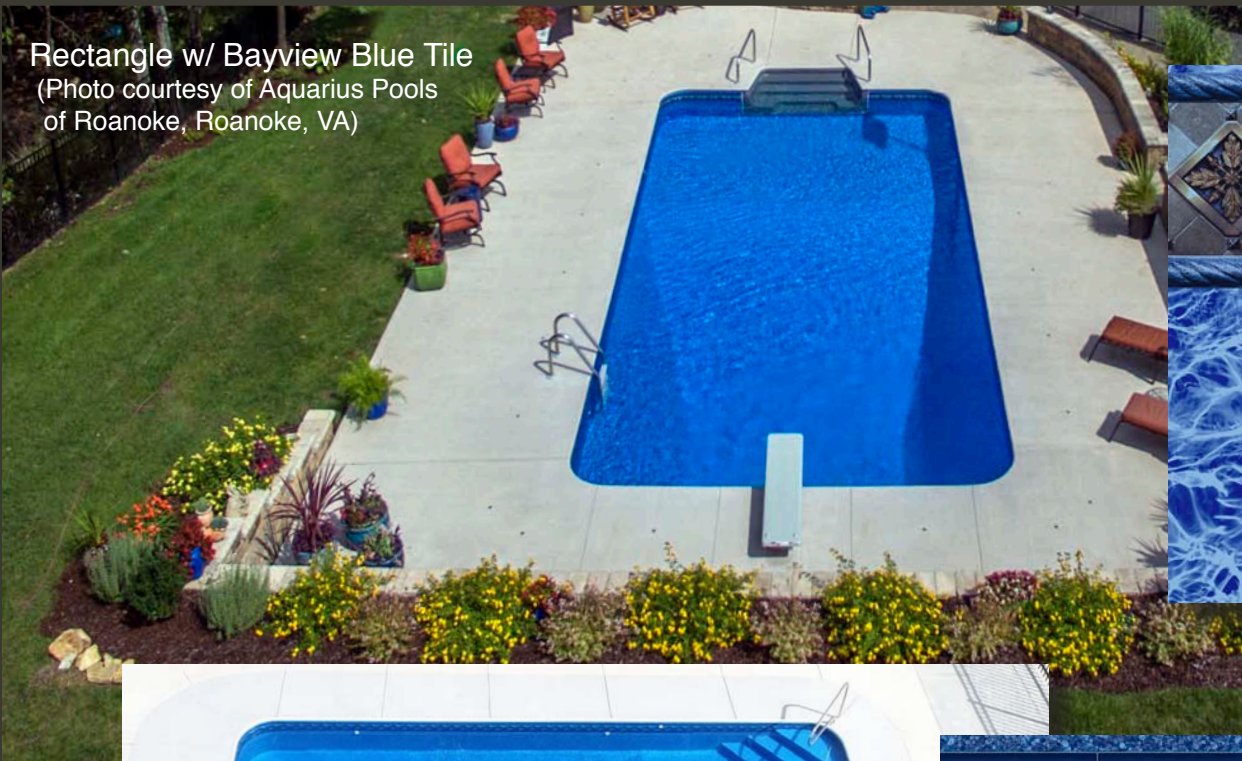

Plain Blue

Royal Blue

22 x 36 Crescent with Black Granite floor material.
Photo courtesy of Aquarius Pools of Roanoke in Roanoke, VA

Liner Material over Steel

Beach Entries, Sun Decks, Tanning Ledges, Steel Stairs & Benches, we cover it all!
Contact us for more information.

- 3 Options:
1. Textured Print
 2. Solid White Textured
 3. Solid Blue Textured

All Patterns Available in Textured Print Material for Steel stair application (except Royal Blue).

Rectangle w/ Bayview Blue Tile
(Photo courtesy of Aquarius Pools of Roanoke, Roanoke, VA)