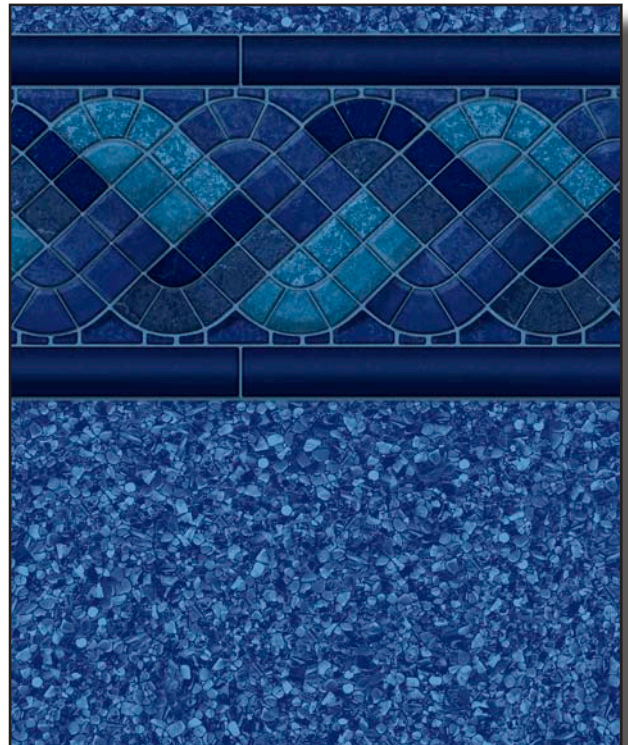

Blue Raleigh Tile
w/ Blue Beach Pebble Floor