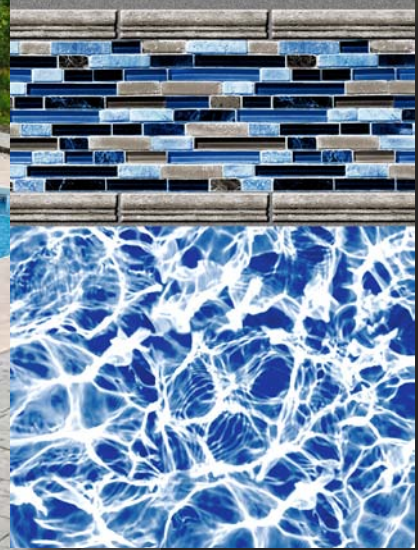

Auto Cover Rectangle w/ Mountain Tile
(Photo courtesy of Cam-Mac Pools of Edmonton, AB, Canada)