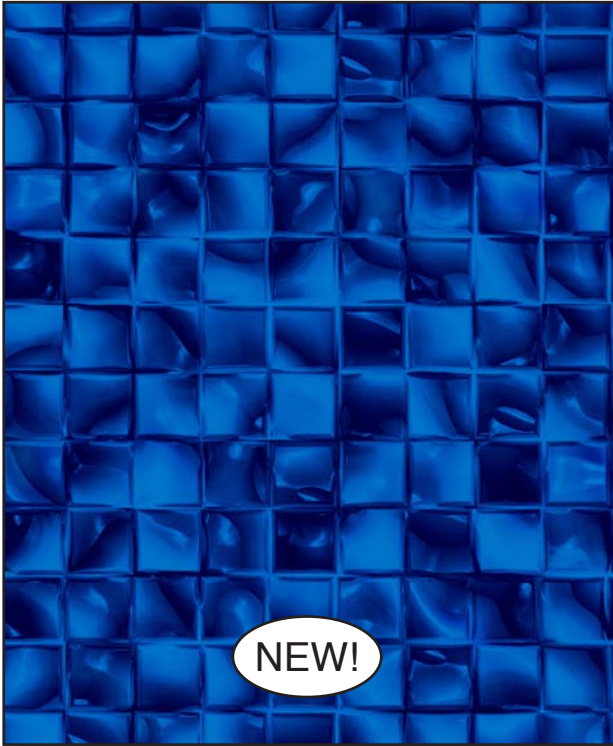

Freeform pool design with Paradise Tile
with Smoke floor liner pattern.
Photos courtesy of Gritz Pools, Coatesville, Pa

NEW! For 2018....Hidden Treasure!

We are excited to introduce this new all over pattern, Hidden Treasures on Blue. It's printed on the Brilliant Blue material with iridescent inks splashed across the marble-effect on a Brilliant Blue vinyl sheet. This design will create a shimmering effect in the water that will give your pool a beautiful appearance and have the sun dancing at your feet!

This material is offered in the 28 mil thickness. Use your smart phone to scan the QR code to see this pattern come to life!

FULL PRINT (28 mil ONLY)

Electric Jellistone

Midnight Gray Marble

Black Granite