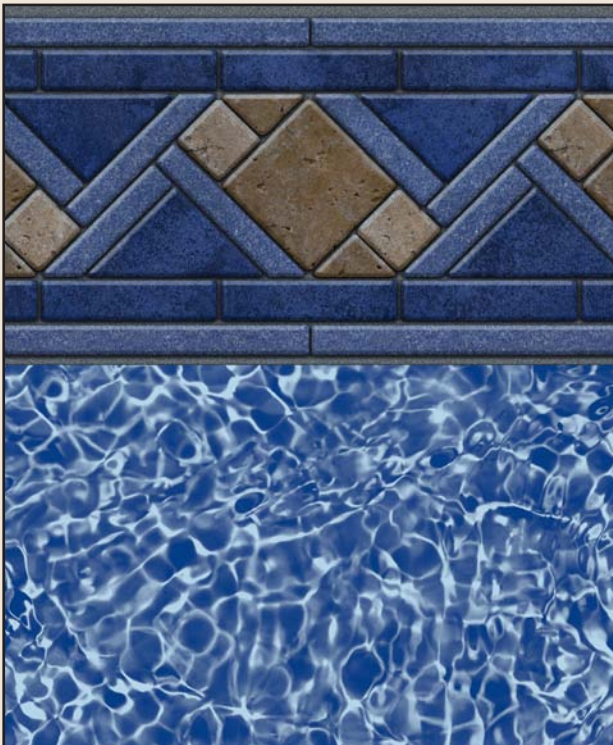

Siesta Wave Tan Tile
w/ White Diffusion Floor

Mountain Tile
w/ White Diffusion Floor

28 Mil for 20 Mil Price!

(ALL LINERS on this page are 28 mil WALL with 20 mil FLOOR at 20 mil Price)

Braided River Tile
w/ River Mosaic Floor

Stacked Stone Tile
w/ Clearwater Tan Floor

North Shore Tile
w/ Blue Bahama Floor

Blue Lancashire Tile
w/ Blue Beach Pebble Floor

Check our website www.penfab.com for up-to-date pattern availability.

20 or 28 mil

- 3 Options:
1. Textured Print
 2. Solid White Textured
 3. Solid Blue Textured

All Patterns Available in Textured Print Material for Steel stair application (except Royal Blue).

Rectangle w/ Bayview Blue Tile
(Photo courtesy of Aquarius Pools of Roanoke, Roanoke, VA)

Rectangle w/ Blue Raleigh Tile
(Photo courtesy of QCA Pools of Bettendorf, IA)

Auto Cover Rectangle w/ Mountain Tile
(Photo courtesy of Cam-Mac Pools of Edmonton, AB, Canada)

Gemini w/ Stacked Stone Tile and Clearwater Tan floor
(Photo courtesy of Fox Retail Consumer Division, York, PA)