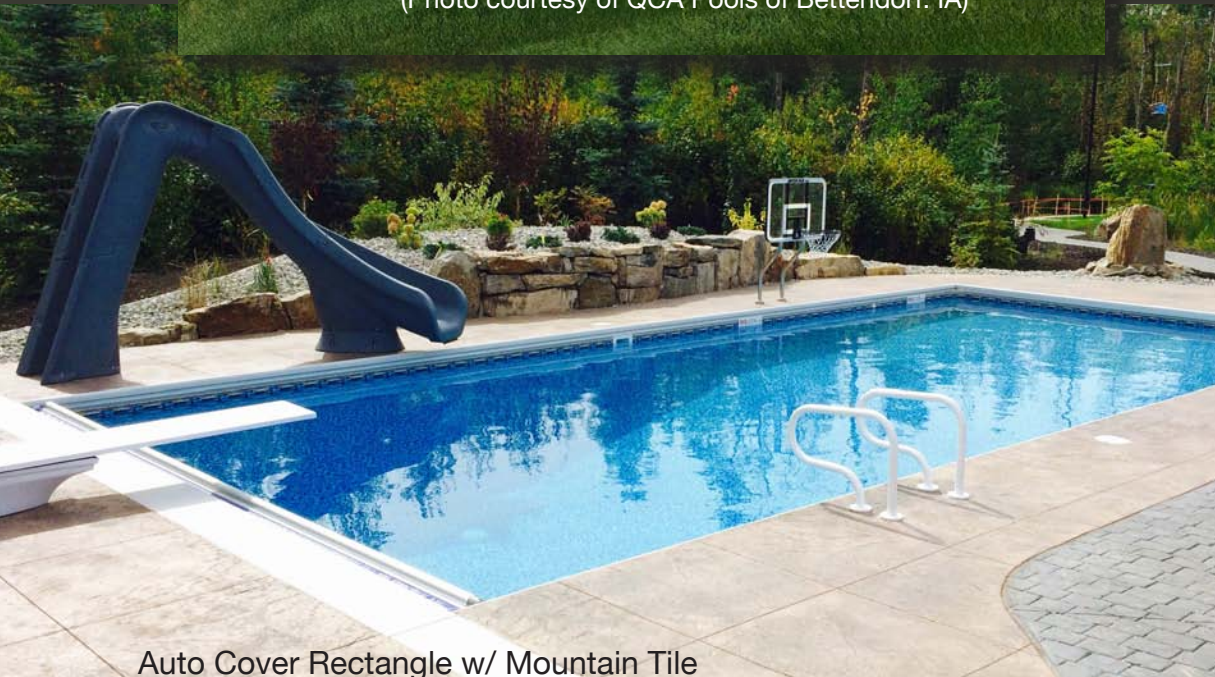

Plain Blue

Royal Blue

22 x 36 Crescent with Black Granite floor material.
Photo courtesy of Aquarius Pools of Roanoke in Roanoke, VA

Liner Material over Steel

Beach Entries, Sun Decks, Tanning Ledges, Steel Stairs & Benches, we cover it all!
Contact us for more information.

- 3 Options:
1. Textured Print
 2. Solid White Textured
 3. Solid Blue Textured

All Patterns Available in Textured Print Material for Steel stair application (except Royal Blue).

Rectangle w/ Bayview Blue Tile
(Photo courtesy of Aquarius Pools of Roanoke, Roanoke, VA)

Rectangle w/ Blue Raleigh Tile
(Photo courtesy of QCA Pools of Bettendorf, IA)

Auto Cover Rectangle w/ Mountain Tile
(Photo courtesy of Cam-Mac Pools of Edmonton, AB, Canada)

Gemini w/ Stacked Stone Tile and Clearwater Tan floor
(Photo courtesy of Fox Retail Consumer Division, York, PA)