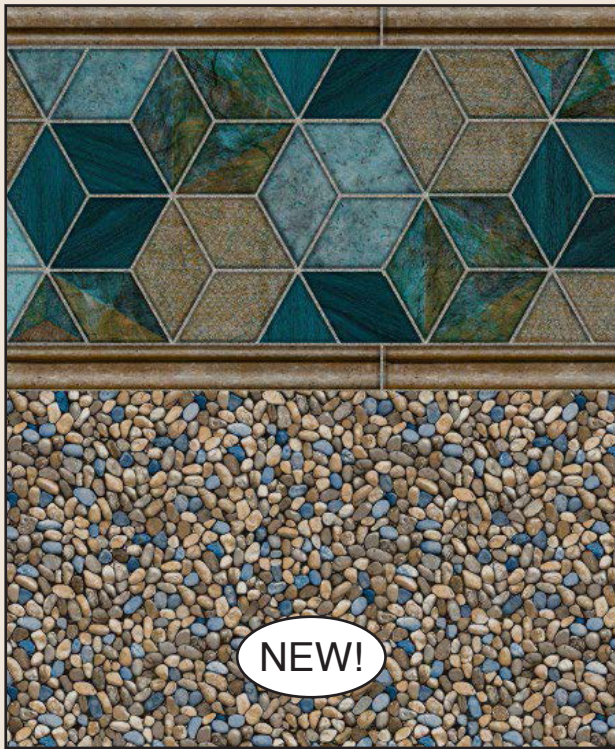

Dolphin Mosaic Tile
w/ Avelino Floor

Baden Tile
w/ Smoke Floor

Paradise Tile
w/ Smoke Floor

Check our website www.penfab.com for up-to-date pattern availability.

28/20 Mil or 28 Mil

Bellevue Tile
w/ Clearwater Tan Floor

Blueridge Tile
w/ River Mosaic Floor

Sunburst Tile
w/ Oyster Bay Floor

Cascade Tile
w/ River Mosaic Floor

28/20 Mil or 28 Mil

Blue Neptune Tile
w/ Avelino Floor

Gray Neptune Tile
w/ Gray Marino Floor

Gray Baden Tile
w/ Gray Brighton Floor

- 3 Options:
1. Textured Print
 2. Solid White Textured
 3. Solid Blue Textured

All Patterns Available in Textured Print Material for Steel stair application (except Royal Blue).

Rectangle w/ Bayview Blue Tile
(Photo courtesy of Aquarius Pools of Roanoke, Roanoke, VA)