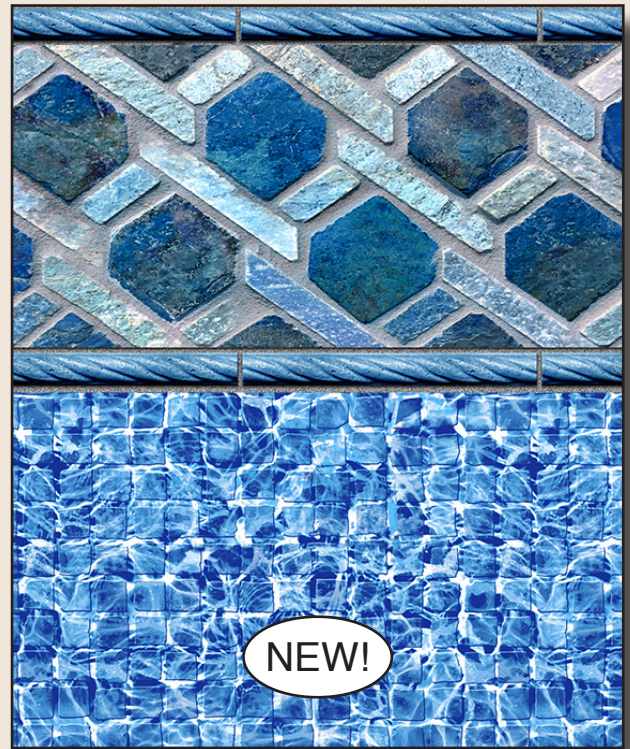

Blueridge Tile
w/ River Mosaic Floor