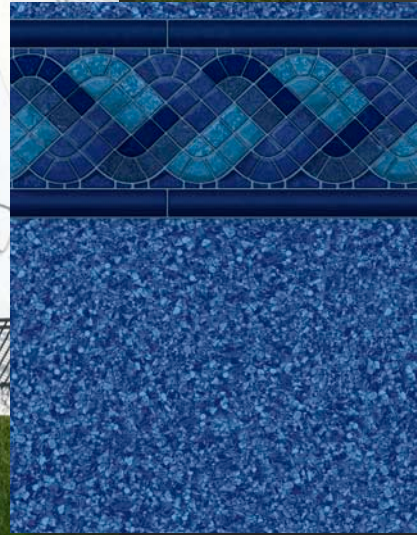

Auto Cover Rectangle w/ Mountain Tile
(Photo courtesy of Cam-Mac Pools of Edmonton, AB, Canada)