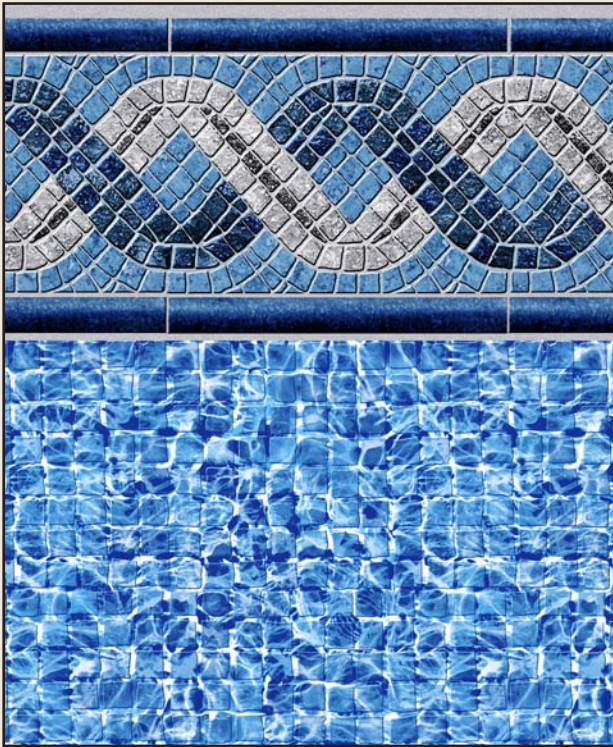

2018 InGround Liner Selections

28 Mil for 20 Mil Price!

(ALL LINERS on this page are 28 mil WALL with 20 mil FLOOR at 20 mil Price)

NEW!

Ancient Seas Tile
w/ Gray Marino Floor

Bayview Blue Tile
w/ Blue Diffusion Floor

Siesta Wave Tan Tile
w/ White Diffusion Floor

Mountain Tile
w/ White Diffusion Floor

28 Mil for 20 Mil Price!

(ALL LINERS on this page are 28 mil WALL with 20 mil FLOOR at 20 mil Price)

Braided River Tile
w/ River Mosaic Floor

- 3 Options:
1. Textured Print
 2. Solid White Textured
 3. Solid Blue Textured

All Patterns Available in Textured Print Material for Steel stair application (except Royal Blue).

Rectangle w/ Bayview Blue Tile
(Photo courtesy of Aquarius Pools of Roanoke, Roanoke, VA)

Rectangle w/ Blue Raleigh Tile
(Photo courtesy of QCA Pools of Bettendorf, IA)

Auto Cover Rectangle w/ Mountain Tile
(Photo courtesy of Cam-Mac Pools of Edmonton, AB, Canada)

Gemini w/ Stacked Stone Tile and Clearwater Tan floor
(Photo courtesy of Fox Retail Consumer Division, York, PA)