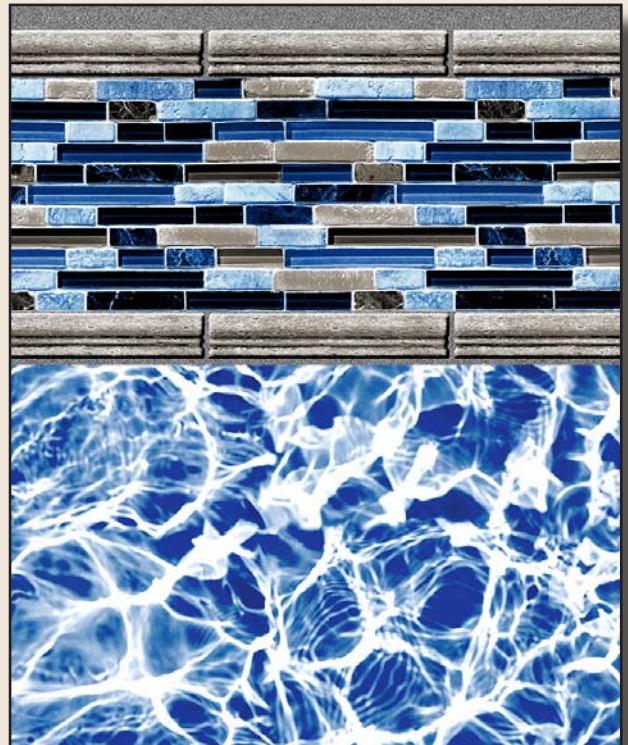

2018 InGround Liner Selections

28 Mil for 20 Mil Price!

(ALL LINERS on this page are 28 mil WALL with 20 mil FLOOR at 20 mil Price)

NEW!

Ancient Seas Tile
w/ Gray Marino Floor

Bayview Blue Tile
w/ Blue Diffusion Floor

Siesta Wave Tan Tile
w/ White Diffusion Floor

Mountain Tile
w/ White Diffusion Floor

28 Mil for 20 Mil Price!

(ALL LINERS on this page are 28 mil WALL with 20 mil FLOOR at 20 mil Price)

Braided River Tile
w/ River Mosaic Floor

Stacked Stone Tile
w/ Clearwater Tan Floor

North Shore Tile
w/ Blue Bahama Floor

Blue Lancashire Tile
w/ Blue Beach Pebble Floor

Check our website www.penfab.com for up-to-date pattern availability.

20 or 28 mil

- 3 Options:
1. Textured Print
 2. Solid White Textured
 3. Solid Blue Textured

All Patterns Available in Textured Print Material for Steel stair application (except Royal Blue).

Rectangle w/ Bayview Blue Tile
(Photo courtesy of Aquarius Pools of Roanoke, Roanoke, VA)