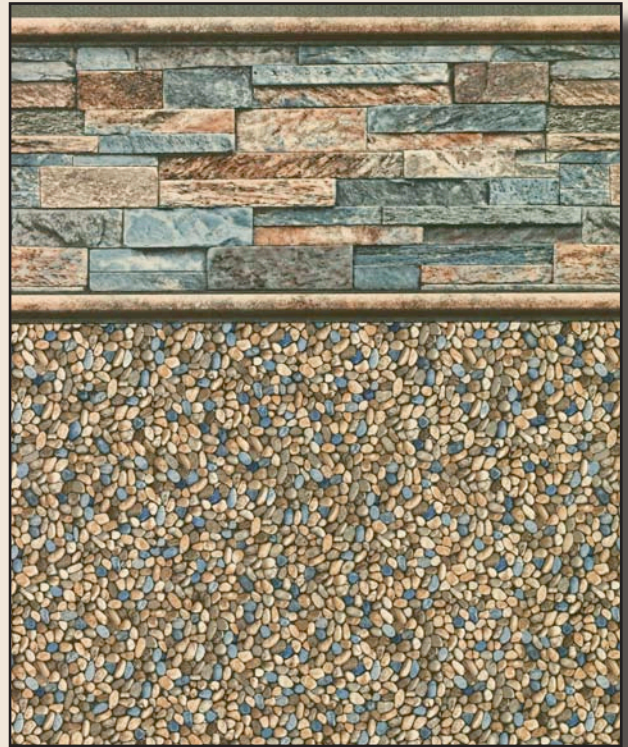

Siesta Wave Tan Tile
w/ White Diffusion Floor

Mountain Tile
w/ White Diffusion Floor

28 Mil for 20 Mil Price!

(ALL LINERS on this page are 28 mil WALL with 20 mil FLOOR at 20 mil Price)

Braided River Tile
w/ River Mosaic Floor

Stacked Stone Tile
w/ Clearwater Tan Floor

North Shore Tile
w/ Blue Bahama Floor

Blue Lancashire Tile
w/ Blue Beach Pebble Floor

Check our website www.penfab.com for up-to-date pattern availability.

20 or 28 mil

- 3 Options:
1. Textured Print
 2. Solid White Textured
 3. Solid Blue Textured

All Patterns Available in Textured Print Material for Steel stair application (except Royal Blue).

Rectangle w/ Bayview Blue Tile
(Photo courtesy of Aquarius Pools of Roanoke, Roanoke, VA)