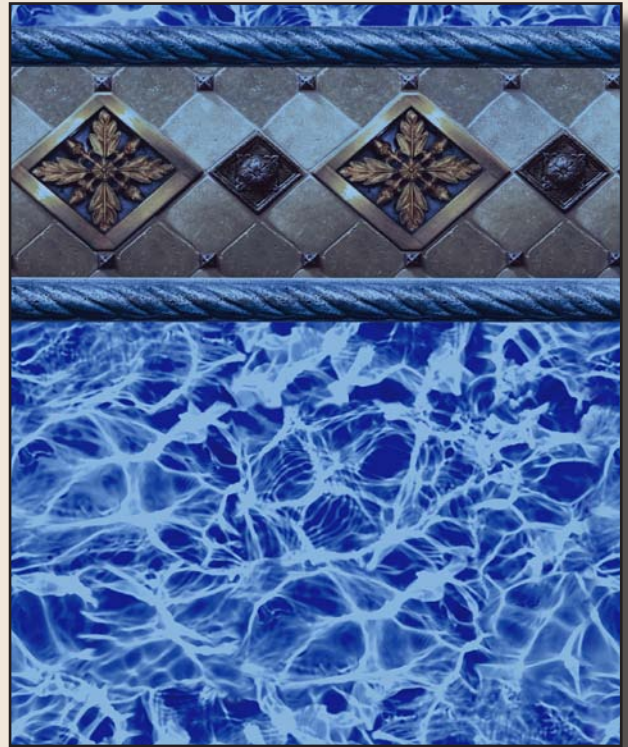

2018 InGround Liner Selections

28 Mil for 20 Mil Price!

(ALL LINERS on this page are 28 mil WALL with 20 mil FLOOR at 20 mil Price)

NEW!

Ancient Seas Tile
w/ Gray Marino Floor

Bayview Blue Tile
w/ Blue Diffusion Floor

Siesta Wave Tan Tile
w/ White Diffusion Floor

Mountain Tile
w/ White Diffusion Floor

28 Mil for 20 Mil Price!

(ALL LINERS on this page are 28 mil WALL with 20 mil FLOOR at 20 mil Price)

Braided River Tile
w/ River Mosaic Floor

- 3 Options:
1. Textured Print
 2. Solid White Textured
 3. Solid Blue Textured

All Patterns Available in Textured Print Material for Steel stair application (except Royal Blue).

Rectangle w/ Bayview Blue Tile
(Photo courtesy of Aquarius Pools of Roanoke, Roanoke, VA)

Rectangle w/ Blue Raleigh Tile
(Photo courtesy of QCA Pools of Bettendorf, IA)

Auto Cover Rectangle w/ Mountain Tile
(Photo courtesy of Cam-Mac Pools of Edmonton, AB, Canada)

Gemini w/ Stacked Stone Tile and Clearwater Tan floor
(Photo courtesy of Fox Retail Consumer Division, York, PA)