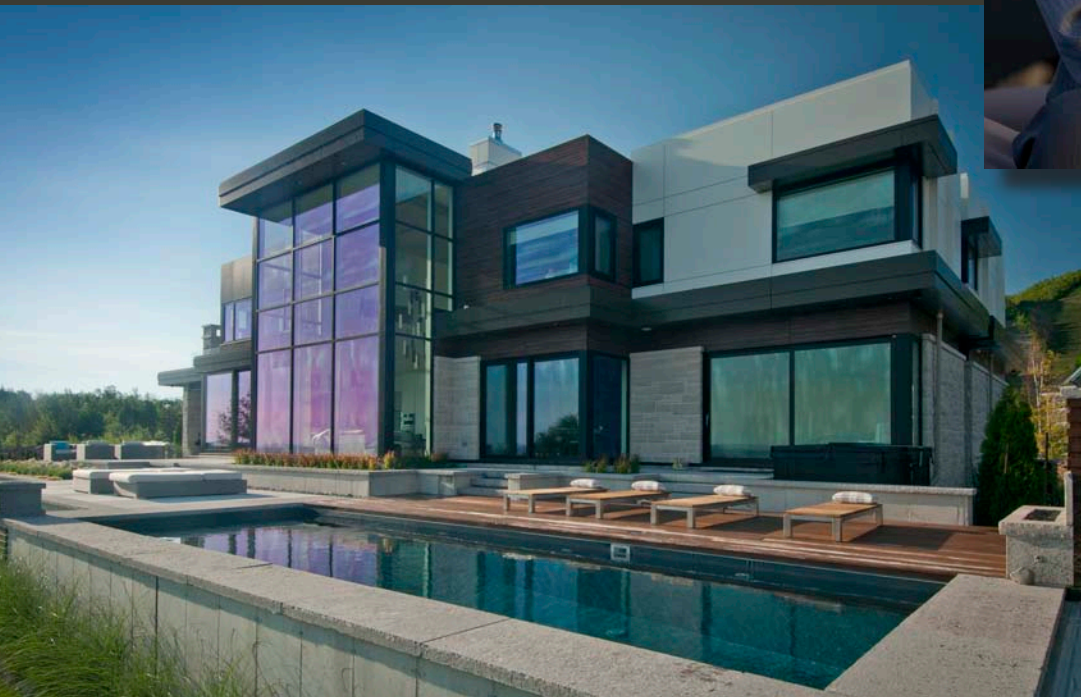

PenFabPoolLiners

SA-1467P