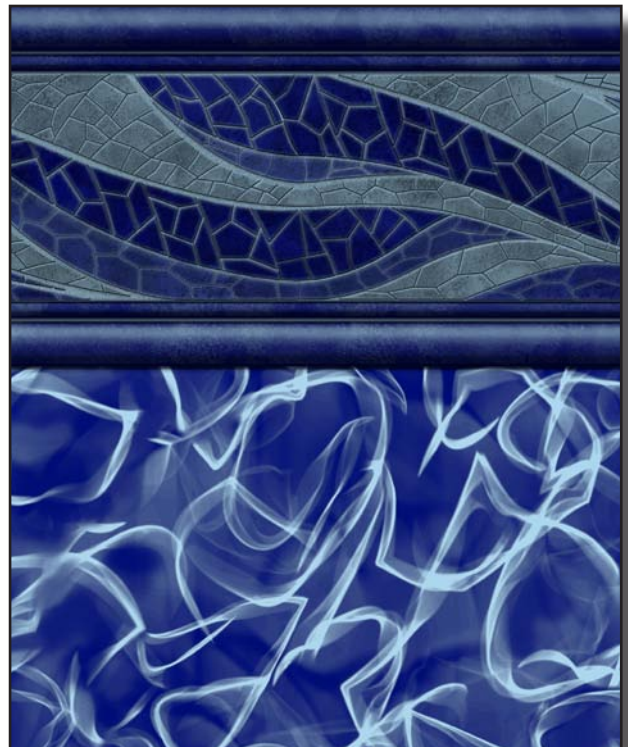

Paradise Tile
w/ Smoke Floor

Check our website www.penfab.com for up-to-date pattern availability.