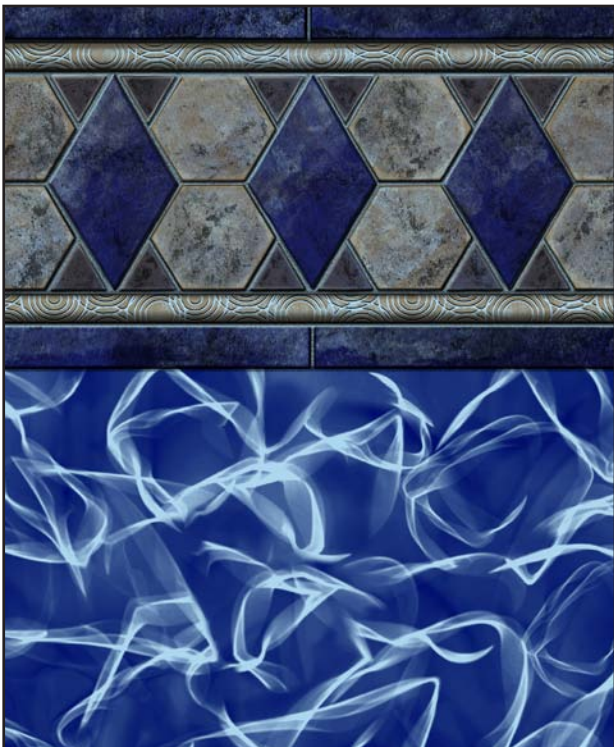

Baden Tile
w/ Smoke Floor