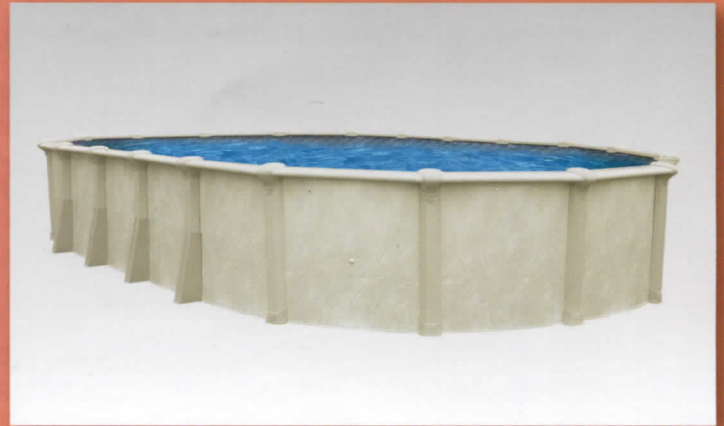

## Backyard Beauty

Classic Elegance—

Round or oval, large or small, this beautiful pool will complement any backyard décor.

Superior Strength—

From high-impact resin ledge covers to superior wall coatings, the proven strength of this pool will stand the test of time in your backyard.

# Style

Enhance your backyard décor with a compact sized round or larger buttress-free oval pool that fits your needs.

# Performance

This pool uses a two-piece, high-impact resin ledge cover and a unique interlocking-stabilizer to give maximum strength to the top of the pool—where it needs it most. The proven strength and beauty of this pool make it the perfect choice for any family!