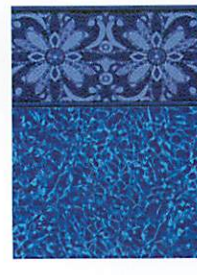

BOULDER BEACH
Available in 20 & 28 mil.

NEW

CAPRI
w/Blue Grotto
Available in 20 & 28 mil.

CARIBBEAN TEAL
Available in 20 & 28 mil.

HAMPTON BLUE
w/Blue Beach Pebble
Available in 20 & 28 mil.

MALLORCA
w/Sandy Cove
Available in 20 & 28 mil.

MESSINA
w/Aegean Sea
Available in 20 & 28 mil.

NEW

MYKONOS
w/Blue Beach Pebble
Available in 20 & 28 mil.

NANTUCKET ISLE
w/Indigo Seas
Available in 20 & 28 mil.

NEW

OCEAN REEF
w/Marine Sparkle
Available in 20 & 28 mil.

RAVELLO
w/Aegean Sea
Available in 20 & 28 mil.

SAG HARBOR
w/Blue Beach Pebble
Available in 20 & 28 mil.

SAN NICOLA
w/Sandy Cove
Available in 20 & 28 mil.

NEW

SAN SEBASTIAN
w/Slate Mosaic
Available in 28 mil.