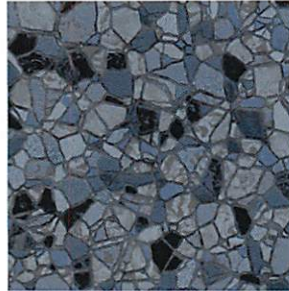

BRONZE REFLECTIONS
Available in 20 & 28 mil.

LUMINOUS SOUL
Available in 20 & 28 mil.

OPALESCENT BLUES
Available in 20 & 28 mil.

PLATINUM ONYX
Available in 28 mil.

QUARTZ FLAGSTONE
Available in 28 mil.

CAMINO LAGOON
Available in 28 mil.

Embossed Collection

SHIMMERING SEAWAVES
PearlEssence
Available in 28 mil.

MIDNIGHT SLATE
PearlEssence
Available in 28 mil.

ROYAL NAVY - GLISTENING PALMS
PearlEssence
Available in 28 mil.

STERLING CAVIAR
Available in 28 mil.

RAVELLO
w/Aegean Sea
Available in 20 & 28 mil.

SAG HARBOR
w/Blue Beach Pebble
Available in 20 & 28 mil.

SAN NICOLA
w/Sandy Cove
Available in 20 & 28 mil.

NEW

SAN SEBASTIAN
w/Slate Mosaic
Available in 28 mil.

VERAZZA
w/Slate Mosaic
Available in 28 mil.

All patterns available in textured for pool steps.