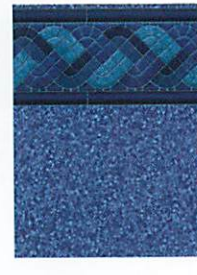

BOULDER BEACH
Available in 20 & 28 mil.

NEW

CAPRI
w/Blue Grotto
Available in 20 & 28 mil.

CARIBBEAN TEAL
Available in 20 & 28 mil.

HAMPTON BLUE
w/Blue Beach Pebble
Available in 20 & 28 mil.

MALLORCA
w/Sandy Cove
Available in 20 & 28 mil.

MESSINA
w/Aegean Sea
Available in 20 & 28 mil.

NEW

MYKONOS
w/Blue Beach Pebble
Available in 20 & 28 mil.

NANTUCKET ISLE
w/Indigo Seas
Available in 20 & 28 mil.

NEW

OCEAN REEF
w/Marine Sparkle
Available in 20 & 28 mil.

RAVELLO
w/Aegean Sea
Available in 20 & 28 mil.

SAG HARBOR
w/Blue Beach Pebble
Available in 20 & 28 mil.

SAN NICOLA
w/Sandy Cove
Available in 20 & 28 mil.

NEW

SAN SEBASTIAN
w/Slate Mosaic
Available in 28 mil.