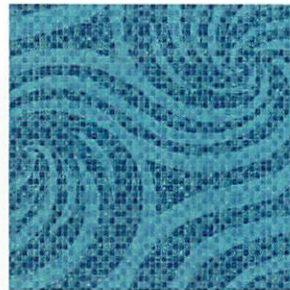

CELESTIAL SPLASH
Available in 28 mil.

Boutique Collection

ACQUA BLU
Available in 20 & 28 mil.

BELLA VISTA
Available in 20 & 28 mil.

AZURA
Available in 20 & 28 mil.

BEACHGLASS
Available in 20 & 28 mil.

MAYA
Available in 20 & 28 mil.

All patterns available in textured for pool steps. For the most accurate color match, contact LOOP-LOC to request their liner sample case.

For more information, visit looploc.com or call 1-800-LOC-LOOP.