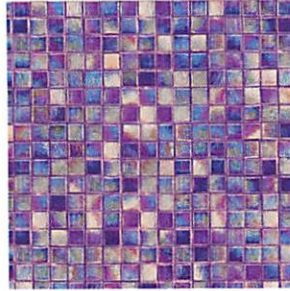

BRONZE REFLECTIONS
Available in 20 & 28 mil.

LUMINOUS SOUL
Available in 20 & 28 mil.

OPALESCENT BLUES
Available in 20 & 28 mil.

PLATINUM ONYX
Available in 28 mil.

QUARTZ FLAGSTONE
Available in 28 mil.

CAMINO LAGOON
Available in 28 mil.

Embossed Collection

SHIMMERING SEAWAVES
PearlEssence
Available in 28 mil.

MIDNIGHT SLATE
PearlEssence
Available in 28 mil.

ROYAL NAVY - GLISTENING PALMS
PearlEssence
Available in 28 mil.

STERLING CAVIAR
Available in 28 mil.

CELESTIAL SPLASH
Available in 28 mil.

Boutique Collection

ACQUA BLU
Available in 20 & 28 mil.

BELLA VISTA
Available in 20 & 28 mil.

AZURA
Available in 20 & 28 mil.

BEACHGLASS
Available in 20 & 28 mil.

MAYA
Available in 20 & 28 mil.

VERAZZA
w/Slate Mosaic
Available in 28 mil.

All patterns available in textured for pool steps.