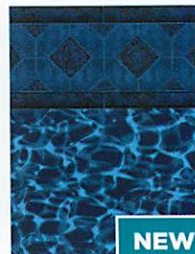

RAVELLO
w/Aegean Sea
Available in 20 & 28 mil.

SAG HARBOR
w/Blue Beach Pebble
Available in 20 & 28 mil.

SAN NICOLA
w/Sandy Cove
Available in 20 & 28 mil.

NEW

SAN SEBASTIAN
w/Slate Mosaic
Available in 28 mil.

SANTA FE
w/Mosaic Ocean
Available in 20 & 28 mil.

SAMOS
w/Aegean Sea
Available in 20 & 28 mil.

STELLA MARIS
w/Indigo Seas
Available in 20 & 28 mil.

NEW

STONEHAVEN
w/Indigo Seas
Available in 20 & 28 mil.

NEW

VERAZZA
w/Slate Mosaic
Available in 28 mil.

All patterns available in textured for pool steps.