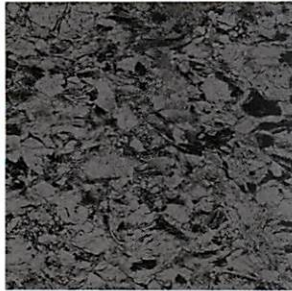

BRONZE REFLECTIONS
Available in 20 & 28 mil.

LUMINOUS SOUL
Available in 20 & 28 mil.

OPALESCENT BLUES
Available in 20 & 28 mil.

PLATINUM ONYX
Available in 28 mil.

QUARTZ FLAGSTONE
Available in 28 mil.

CAMINO LAGOON
Available in 28 mil.

Embossed Collection

SHIMMERING SEAWAVES
PearlEssence
Available in 28 mil.

MIDNIGHT SLATE
PearlEssence
Available in 28 mil.

ROYAL NAVY - GLISTENING PALMS
PearlEssence
Available in 28 mil.

STERLING CAVIAR
Available in 28 mil.

CELESTIAL SPLASH
Available in 28 mil.

Boutique Collection

ACQUA BLU
Available in 20 & 28 mil.

BELLA VISTA
Available in 20 & 28 mil.

AZURA
Available in 20 & 28 mil.

BEACHGLASS
Available in 20 & 28 mil.

MAYA
Available in 20 & 28 mil.

RAVELLO
w/Aegean Sea
Available in 20 & 28 mil.

SAG HARBOR
w/Blue Beach Pebble
Available in 20 & 28 mil.

SAN NICOLA
w/Sandy Cove
Available in 20 & 28 mil.

NEW

SAN SEBASTIAN
w/Slate Mosaic
Available in 28 mil.