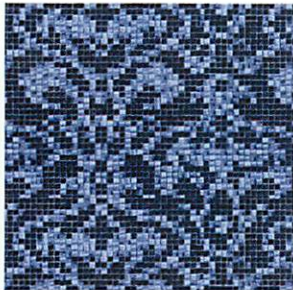

BRONZE REFLECTIONS
Available in 20 & 28 mil.

LUMINOUS SOUL
Available in 20 & 28 mil.

OPALESCENT BLUES
Available in 20 & 28 mil.

PLATINUM ONYX
Available in 28 mil.

QUARTZ FLAGSTONE
Available in 28 mil.

CAMINO LAGOON
Available in 28 mil.

Embossed Collection

SHIMMERING SEAWAVES
PearlEssence
Available in 28 mil.

MIDNIGHT SLATE
PearlEssence
Available in 28 mil.

ROYAL NAVY - GLISTENING PALMS
PearlEssence
Available in 28 mil.

STERLING CAVIAR
Available in 28 mil.

CELESTIAL SPLASH
Available in 28 mil.

Boutique Collection

ACQUA BLU
Available in 20 & 28 mil.

BELLA VISTA
Available in 20 & 28 mil.

AZURA
Available in 20 & 28 mil.

BEACHGLASS
Available in 20 & 28 mil.

MAYA
Available in 20 & 28 mil.