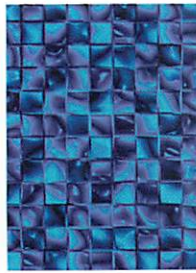

ANTIGUA
w/Cobalt Kontiki
Available in 20 & 28 mil.

BALI
w/Mosaic Ocean
Available in 20 & 28 mil.

BARBUDA
w/Cobalt Kontiki
Available in 20 & 28 mil.

BELIZE
w/Blue Beach Pebble
Available in 20 & 28 mil.

BIMINI ISLE
w/Marine Sparkle
Available in 20 & 28 mil.

BOULDER BEACH
Available in 20 & 28 mil.

NEW

CAPRI
w/Blue Grotto
Available in 20 & 28 mil.

CARIBBEAN TEAL
Available in 20 & 28 mil.

HAMPTON BLUE
w/Blue Beach Pebble
Available in 20 & 28 mil.

MALLORCA
w/Sandy Cove
Available in 20 & 28 mil.

MESSINA
w/Aegean Sea
Available in 20 & 28 mil.

NEW

MYKONOS
w/Blue Beach Pebble
Available in 20 & 28 mil.

NANTUCKET ISLE
w/Indigo Seas
Available in 20 & 28 mil.

NEW

OCEAN REEF
w/Marine Sparkle
Available in 20 & 28 mil.