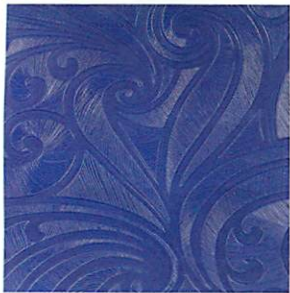

BRONZE REFLECTIONS
Available in 20 & 28 mil.

LUMINOUS SOUL
Available in 20 & 28 mil.

OPALESCENT BLUES
Available in 20 & 28 mil.

PLATINUM ONYX
Available in 28 mil.

QUARTZ FLAGSTONE
Available in 28 mil.

CAMINO LAGOON
Available in 28 mil.

Embossed Collection

SHIMMERING SEAWAVES
PearlEssence
Available in 28 mil.

MIDNIGHT SLATE
PearlEssence
Available in 28 mil.

ROYAL NAVY - GLISTENING PALMS
PearlEssence
Available in 28 mil.

STERLING CAVIAR
Available in 28 mil.

CELESTIAL SPLASH
Available in 28 mil.

Boutique Collection

ACQUA BLU
Available in 20 & 28 mil.

BELLA VISTA
Available in 20 & 28 mil.

AZURA
Available in 20 & 28 mil.

BEACHGLASS
Available in 20 & 28 mil.

MAYA
Available in 20 & 28 mil.