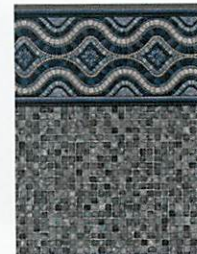

RAVELLO
w/Aegean Sea
Available in 20 & 28 mil.

SAG HARBOR
w/Blue Beach Pebble
Available in 20 & 28 mil.

SAN NICOLA
w/Sandy Cove
Available in 20 & 28 mil.

NEW

SAN SEBASTIAN
w/Slate Mosaic
Available in 28 mil.

SANTA FE
w/Mosaic Ocean
Available in 20 & 28 mil.

SAMOS
w/Aegean Sea
Available in 20 & 28 mil.

STELLA MARIS
w/Indigo Seas
Available in 20 & 28 mil.

NEW

STONEHAVEN
w/Indigo Seas
Available in 20 & 28 mil.

NEW

VERAZZA
w/Slate Mosaic
Available in 28 mil.

All patterns available in textured for pool steps.