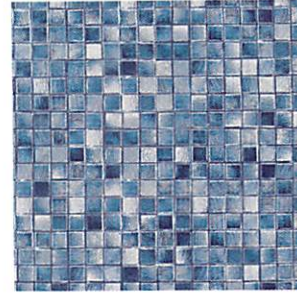

BRONZE REFLECTIONS
Available in 20 & 28 mil.

LUMINOUS SOUL
Available in 20 & 28 mil.

OPALESCENT BLUES
Available in 20 & 28 mil.

PLATINUM ONYX
Available in 28 mil.

QUARTZ FLAGSTONE
Available in 28 mil.

CAMINO LAGOON
Available in 28 mil.

Embossed Collection

SHIMMERING SEAWAVES
PearlEssence
Available in 28 mil.

MIDNIGHT SLATE
PearlEssence
Available in 28 mil.

ROYAL NAVY - GLISTENING PALMS
PearlEssence
Available in 28 mil.

STERLING CAVIAR
Available in 28 mil.

CELESTIAL SPLASH
Available in 28 mil.

Boutique Collection

ACQUA BLU
Available in 20 & 28 mil.

BELLA VISTA
Available in 20 & 28 mil.

AZURA
Available in 20 & 28 mil.

BEACHGLASS
Available in 20 & 28 mil.

MAYA
Available in 20 & 28 mil.

SANTA FE
w/Mosaic Ocean
Available in 20 & 28 mil.

SAMOS
w/Aegean Sea
Available in 20 & 28 mil.

STELLA MARIS
w/Indigo Seas
Available in 20 & 28 mil.

NEW

STONEHAVEN
w/Indigo Seas
Available in 20 & 28 mil.

NEW